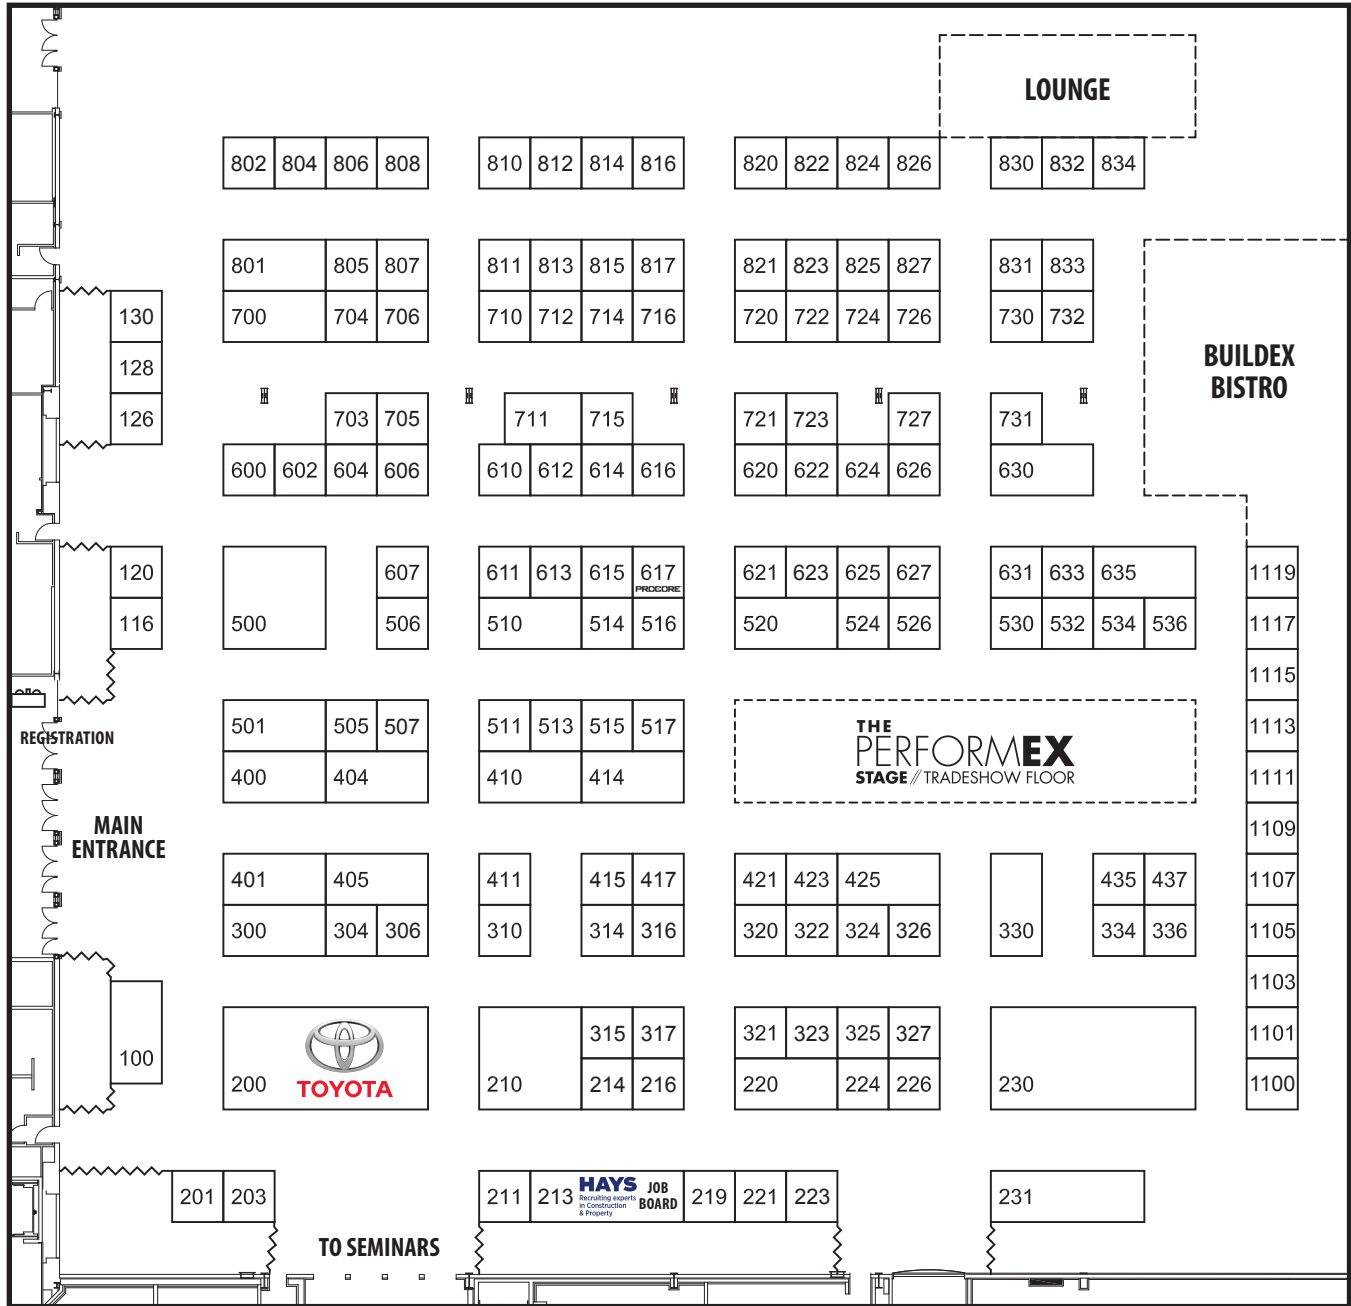

BUILDEX

CALGARY

NOVEMBER 7 & 8, 2018

2018 Floorplan

2018 Rates

10 x 10 – \$2350

10 x 20 – \$4700

20 x 20 – \$9400

Custom Size – please contact us for info

*\$175 additional per corner

FOR MORE INFORMATION:

Michael Pelsoci

604.730.2034

michael.pelsoci@informa.com

Justine Diersch

604.730.2053